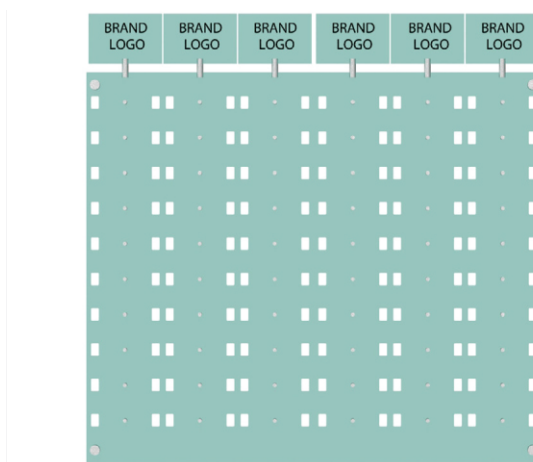

Logo Plates

A LOGO.XX.BLANK
Custom size blank 1/4" clear acrylic logo plate with hardware to attach to 1/4" or 3/8" thick panels.

B LOGO.XX.PRINT
Custom size printed 1/4" clear acrylic logo plate with hardware to attach to 1/4" or 3/8" thick panels.

C LOGO.45.BLANK
4" x 5" blank 1/4" clear acrylic logo plate with hardware to attach to 1/4" or 3/8" thick panels

D LOGO.45.PRINT
4" x 5" printed 1/4" clear acrylic logo plate with hardware to attach to 1/4" or 3/8" thick panels.