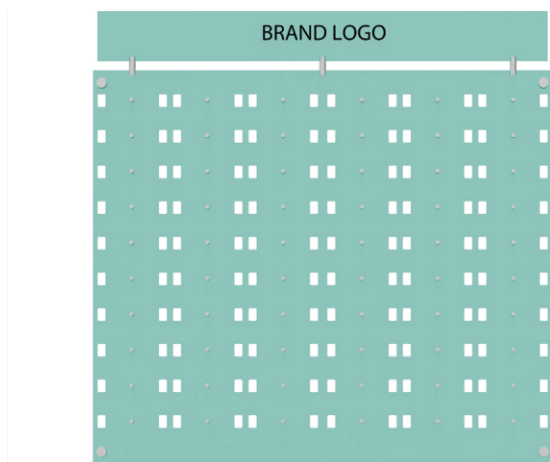

Logo Plates

A LOGO.XX.BLANK
Custom size blank 1/4" clear acrylic logo plate with hardware to attach to 1/4" or 3/8" thick panels.

B LOGO.XX.PRINT
Custom size printed 1/4" clear acrylic logo plate with hardware to attach to 1/4" or 3/8" thick panels.

C LOGO.45.BLANK
4" x 5" blank 1/4" clear acrylic logo plate with hardware to attach to 1/4" or 3/8" thick panels

D LOGO.45.PRINT
4" x 5" printed 1/4" clear acrylic logo plate with hardware to attach to 1/4" or 3/8" thick panels.