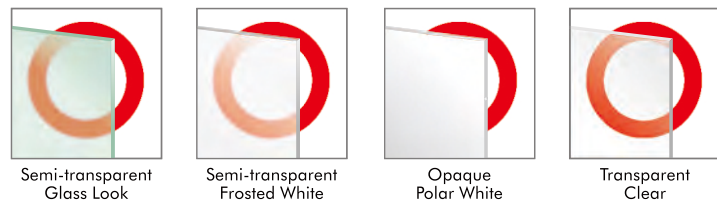

Panel Finishes