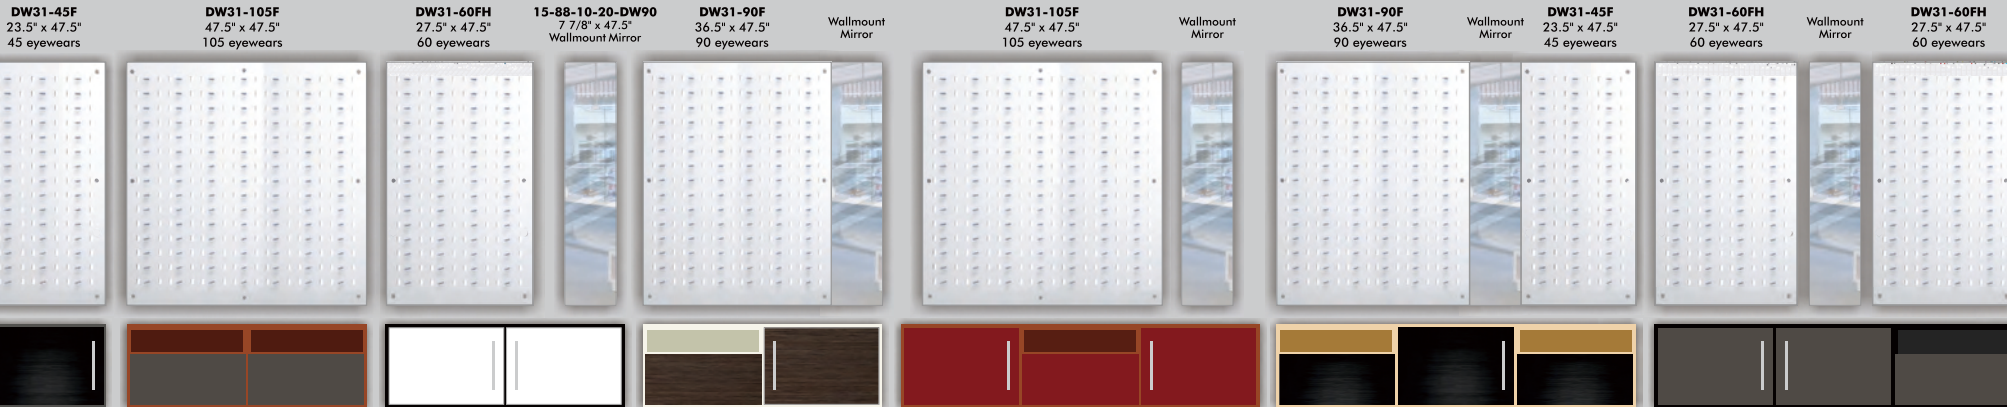

# Reference Guide for DW Panels and BESTA IKEA Cabinets

**BESTA Wall Mount Cabinet with 1 large drawer or 1 door** 23.625" x 15.75" x 15.00"  
**BESTA Wall Mount Cabinet with 2 large drawer or 2 doors** 47.25" x 15.75" x 15.00"  
**BESTA Wall Mount Cabinet with 2 large drawer or 2 doors** 47.25" x 15.75" x 15.00"  
**BESTA Wall Mount Cabinet with 2 large drawer or 2 doors** 47.25" x 15.75" x 15.00"  
**BESTA Wall Mount Cabinet with 3 large drawer or 3 doors** 70.875" x 15.75" x 15.00"  
**BESTA Wall Mount Cabinet with 3 large drawer or 3 doors** 70.875" x 15.75" x 15.00"  
**BESTA Wall Mount Cabinet with 3 large drawer or 3 doors** 70.875" x 15.75" x 15.00"

**BESTA Floor Top Cabinet with 4 small drawer or 1 door** 23.625" x 15.75" x 25.25"  
**BESTA Floor Top Cabinet with 8 small drawer or 2 doors** 47.25" x 15.75" x 25.25"  
**BESTA Floor Top Cabinet with 8 small drawer or 2 doors** 47.25" x 15.75" x 25.25"  
**BESTA Floor Top Cabinet with 8 small drawer or 2 doors** 47.25" x 15.75" x 25.25"  
**BESTA Floor Top Cabinet with 12 small drawer or 3 doors** 70.875" x 15.75" x 25.25"  
**BESTA Floor Top Cabinet with 12 small drawer or 3 doors** 70.875" x 15.75" x 25.25"  
**BESTA Floor Top Cabinet with 12 small drawer or 3 doors** 70.875" x 15.75" x 25.25"

## Panel Finishes

## Drawer Front & Door Color