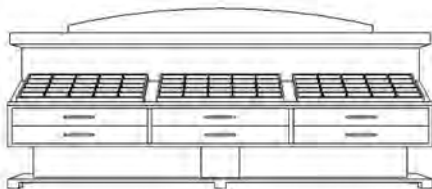

PH52FBC
52" Base Unit
Dimensions:
16" d x 52" w x 24" h

PH48SC
48" Storage Cabinet
w/ Sliding Doors
Dimensions:
22" d x 48" w x 30" h

PH60FBC
60" Base Unit
Dimensions:
16" d x 60" w x 24" h

PH54SC
54" Storage Cabinet
w/ Sliding Doors
Dimensions:
22" d x 54" w x 30" h

PH36TC
36" Tray Cabinet
Dimensions:
16" d x 36" w x 47" h

PH1855M
18" Mirror
Dimensions:
3/4" d x 18" w x 55" h

PH74TC
74" Tray Cabinet
Dimensions:
16" d x 74" w x 47" h

20" Mirror
Dimensions:
3/4" d x 20" w x 55" h

PH111TC
111" Tray Cabinet
Dimensions:
16" d x 111" w x 47" h

PH1668M
16" Mirror (Tall)
Dimensions:
3/4" d x 16" w x 68" h

PH1655M
16" Mirror
Dimensions:
3/4" d x 16" w x 55" h

PH1868M
18" Mirror (Tall)
Dimensions:
3/4" d x 18" w x 68" h