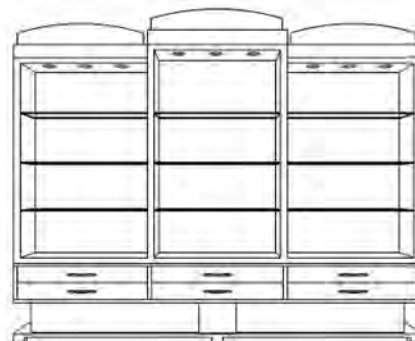

PH3RFU
3 Row Frame Unit
Dimensions:
16" d x 28" w x 84" h

36" Display Case
Dimensions:
16" d x 36" w x 90" h

PH4RFU
4 Row Frame Unit
Dimensions:
16" d x 36" w x 84" h

PH42DC
42" Display Case
Dimensions:
16" d x 42" w x 90" h

PH5RFU
5 Row Frame Unit
Dimensions:
16" d x 44" w x 84" h

PH48DC
48" Display Case
Dimensions:
16" d x 48" w x 90" h

PH6RFU
6 Row Frame Unit
Dimensions:
16" d x 51" w x 84" h

PH111DC
111" Display Case
Dimensions:
16" d x 111" w x 90" h

20" Mirror (68" Tall)
Dimensions:
3/4" d x 20"w x 68"h