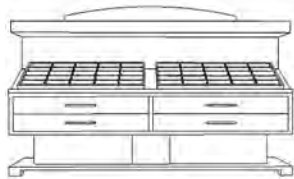

PH36FBC
36" Base Unit
Dimensions:
16" d x 36" w x 24" h

36" Storage Cabinet
w/ Sliding Doors
Dimensions:
22" d x 36" w x 30" h

PH44FBC
44" Base Unit
Dimensions:
16" d x 44" w x 24" h

PH42SC
42" Storage Cabinet
w/ Sliding Doors
Dimensions:
22" d x 42" w x 30" h

PH52FBC
52" Base Unit
Dimensions:
16" d x 52" w x 24" h

PH48SC
48" Storage Cabinet
w/ Sliding Doors
Dimensions:
22" d x 48" w x 30" h

PH60FBC
60" Base Unit
Dimensions:
16" d x 60" w x 24" h

PH54SC
54" Storage Cabinet
w/ Sliding Doors
Dimensions:
22" d x 54" w x 30" h

PH36TC
36" Tray Cabinet
Dimensions:
16" d x 36" w x 47" h

PH1855M
18" Mirror
Dimensions:
3/4" d x 18" w x 55" h

PH74TC
74" Tray Cabinet
Dimensions:
16" d x 74" w x 47" h

20" Mirror
Dimensions:
3/4" d x 20" w x 55" h