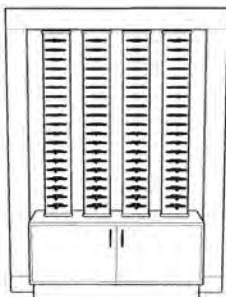

**OD4RRDSFC**  
4 Row Dual Sided  
Frame Cabinet  
Dimensions:  
17" d x 41"w x 86"h

**OD42DC**  
42" Display Cabinet  
Dimensions:  
16" d x 42"w x 88"h

**OD6RRDSFC**  
6 Row Dual Sided  
Frame Cabinet  
Dimensions:  
17" d x 54"w x 86"h

**OD48DC**  
48" Display Cabinet  
Dimensions:  
16" d x 48"w x 88"h

**OD8RRDSFC**  
8 Row Dual Sided  
Frame Cabinet  
Dimensions:  
17" d x 66"w x 86"h

**OD54DC**  
54" Display Cabinet  
Dimensions:  
16" d x 54"w x 88"h

12" Mirror  
Dimensions:  
1.5" d x 12" w x 55" h

OD36BU  
36" Base Unit  
Dimensions:  
14" d x 36" w x 26" h

OD14M55 \*  
14" Mirror  
Dimensions:  
1.5" d x 14" w x 55" h

OD42BU  
42" Base Unit  
Dimensions:  
14" d x 42" w x 26" h

OD16M55 \*  
16" Mirror  
Dimensions:  
1.5" d x 16" w x 55" h

OD48BU  
48" Base Unit  
Dimensions:  
14" d x 48" w x 26" h

OD18M55 \*  
18" Mirror  
Dimensions:  
1.5" d x 18" w x 55" h