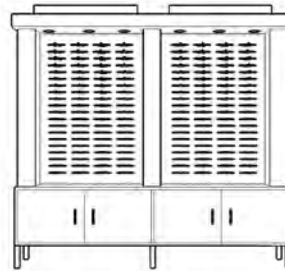

OD3RFC  
 3 Row  
 Frame Cabinet  
 Dimensions:  
 16" d x 40 5/8" w  
 x 83 3/4" h

OD6RDFC  
 6 Row Dual  
 Frame Cabinet  
 Dimensions:  
 16" d x 75 3/4" w  
 x 83 3/4" h

OD4RFC  
 4 Row  
 Frame Cabinet  
 Dimensions:  
 16" d x 49 3/8" w  
 x 83 3/4" h

OD8RDFC  
 8 Row Dual  
 Frame Cabinet  
 Dimensions:  
 16" d x 91 3/4" w  
 x 83 3/4" h

OD5RFC  
 5 Row  
 Frame Cabinet  
 Dimensions:  
 16" d x 57 3/4" w  
 x 83 3/4" h

OD10RDFC  
 10 Row Dual  
 Frame Cabinet  
 Dimensions:  
 16" d x 107 3/4" w  
 x 83 3/4" h

12" Mirror  
Dimensions:  
1.5" d x 12" w x 55" h

OD36BU  
36" Base Unit  
Dimensions:  
14" d x 36" w x 26" h

OD14M55 \*  
14" Mirror  
Dimensions:  
1.5" d x 14" w x 55" h

OD42BU  
42" Base Unit  
Dimensions:  
14" d x 42" w x 26" h