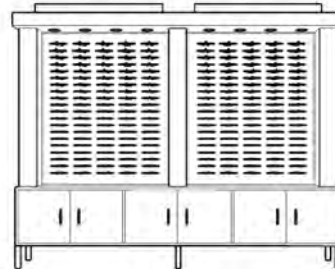

OD3RFC  
 3 Row  
 Frame Cabinet  
 Dimensions:  
 16" d x 40 5/8" w  
 x 83 3/4" h

OD6RDFC  
 6 Row Dual  
 Frame Cabinet  
 Dimensions:  
 16" d x 75 3/4" w  
 x 83 3/4" h

OD4RFC  
 4 Row  
 Frame Cabinet  
 Dimensions:  
 16" d x 49 3/8" w  
 x 83 3/4" h

OD8RDFC  
 8 Row Dual  
 Frame Cabinet  
 Dimensions:  
 16" d x 91 3/4" w  
 x 83 3/4" h

OD5RFC  
 5 Row  
 Frame Cabinet  
 Dimensions:  
 16" d x 57 3/4" w  
 x 83 3/4" h

OD10RDFC  
 10 Row Dual  
 Frame Cabinet  
 Dimensions:  
 16" d x 107 3/4" w  
 x 83 3/4" h

OD6RFC  
 6 Row  
 Frame Cabinet  
 Dimensions:  
 16" d x 64 5/8" w  
 x 83 3/4" h

OD12RDFC  
 12 Row Dual  
 Frame Cabinet  
 Dimensions:  
 16" d x 123 3/4" w  
 x 83 3/4" h

3 Row Frame Wall  
 Mount Acrylic Back  
 Dimensions:  
 9" d x 28"w x 61"h