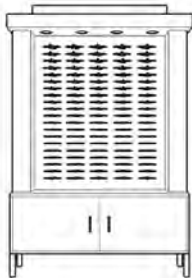

OD3RFC  
 3 Row  
 Frame Cabinet  
 Dimensions:  
 16" d x 40 5/8" w  
 x 83 3/4" h

OD6RDFC  
 6 Row Dual  
 Frame Cabinet  
 Dimensions:  
 16" d x 75 3/4" w  
 x 83 3/4" h

OD4RFC  
 4 Row  
 Frame Cabinet  
 Dimensions:  
 16" d x 49 3/8" w  
 x 83 3/4" h

OD8RDFC  
 8 Row Dual  
 Frame Cabinet  
 Dimensions:  
 16" d x 91 3/4" w  
 x 83 3/4" h

OD5RFC  
 5 Row  
 Frame Cabinet  
 Dimensions:  
 16" d x 57 3/4" w  
 x 83 3/4" h

OD10RDFC  
 10 Row Dual  
 Frame Cabinet  
 Dimensions:  
 16" d x 107 3/4" w  
 x 83 3/4" h

OD6RFC  
 6 Row  
 Frame Cabinet  
 Dimensions:  
 16" d x 64 5/8" w  
 x 83 3/4" h

OD12RDFC  
 12 Row Dual  
 Frame Cabinet  
 Dimensions:  
 16" d x 123 3/4" w  
 x 83 3/4" h

3 Row Frame Wall  
 Mount Acrylic Back  
 Dimensions:  
 9" d x 28"w x 61"h

12" Mirror  
Dimensions:  
1.5" d x 12" w x 55" h

OD36BU  
36" Base Unit  
Dimensions:  
14" d x 36" w x 26" h

OD14M55 \*  
14" Mirror  
Dimensions:  
1.5" d x 14" w x 55" h

OD42BU  
42" Base Unit  
Dimensions:  
14" d x 42" w x 26" h