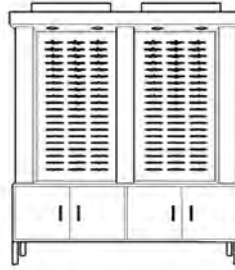

OD3RFC  
 3 Row  
 Frame Cabinet  
 Dimensions:  
 16" d x 40 5/8" w  
 x 83 3/4" h

OD6RDFC  
 6 Row Dual  
 Frame Cabinet  
 Dimensions:  
 16" d x 75 3/4" w  
 x 83 3/4" h

OD4RFC  
 4 Row  
 Frame Cabinet  
 Dimensions:  
 16" d x 49 3/8" w  
 x 83 3/4" h

OD8RDFC  
 8 Row Dual  
 Frame Cabinet  
 Dimensions:  
 16" d x 91 3/4" w  
 x 83 3/4" h

OD5RFC  
 5 Row  
 Frame Cabinet  
 Dimensions:  
 16" d x 57 3/4" w  
 x 83 3/4" h

OD10RDFC  
 10 Row Dual  
 Frame Cabinet  
 Dimensions:  
 16" d x 107 3/4" w  
 x 83 3/4" h

12" Mirror  
Dimensions:  
1.5" d x 12" w x 55" h

OD36BU  
36" Base Unit  
Dimensions:  
14" d x 36" w x 26" h

OD14M55 \*  
14" Mirror  
Dimensions:  
1.5" d x 14" w x 55" h

OD42BU  
42" Base Unit  
Dimensions:  
14" d x 42" w x 26" h

OD16M55 \*  
16" Mirror  
Dimensions:  
1.5" d x 16" w x 55" h

OD48BU  
48" Base Unit  
Dimensions:  
14" d x 48" w x 26" h

OD18M55 \*  
18" Mirror  
Dimensions:  
1.5" d x 18" w x 55" h