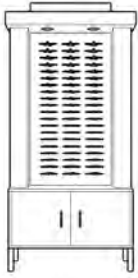

OD3RFC  
 3 Row  
 Frame Cabinet  
 Dimensions:  
 16" d x 40 5/8" w  
 x 83 3/4" h

OD6RDFC  
 6 Row Dual  
 Frame Cabinet  
 Dimensions:  
 16" d x 75 3/4" w  
 x 83 3/4" h

OD4RFC  
 4 Row  
 Frame Cabinet  
 Dimensions:  
 16" d x 49 3/8" w  
 x 83 3/4" h

OD8RDFC  
 8 Row Dual  
 Frame Cabinet  
 Dimensions:  
 16" d x 91 3/4" w  
 x 83 3/4" h

OD5RFC  
 5 Row  
 Frame Cabinet  
 Dimensions:  
 16" d x 57 3/4" w  
 x 83 3/4" h

OD10RDFC  
 10 Row Dual  
 Frame Cabinet  
 Dimensions:  
 16" d x 107 3/4" w  
 x 83 3/4" h

12" Mirror  
Dimensions:  
1.5" d x 12" w x 55" h

OD36BU  
36" Base Unit  
Dimensions:  
14" d x 36" w x 26" h

OD14M55 \*  
14" Mirror  
Dimensions:  
1.5" d x 14" w x 55" h

OD42BU  
42" Base Unit  
Dimensions:  
14" d x 42" w x 26" h

OD16M55 \*  
16" Mirror  
Dimensions:  
1.5" d x 16" w x 55" h

OD48BU  
48" Base Unit  
Dimensions:  
14" d x 48" w x 26" h

OD18M55 \*  
18" Mirror  
Dimensions:  
1.5" d x 18" w x 55" h