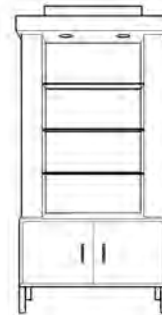

OD5RFWM55AB  
 5 Row Frame Wall  
 Mount Acrylic Back  
 Dimensions:  
 9 5/8" d x 45 1/8" w  
 x 55"h

**OD6RFWM55AB**  
6 Row Frame Wall  
Mount Acrylic Back  
Dimensions:  
9 5/8" d x 53"w x 55"h

**OD5RFCD**  
5 Row Frame  
Cabinet & Display  
Dimensions:  
35" d x 45"w x 84"h

**OD4RRDSFC**  
4 Row Dual Sided  
Frame Cabinet  
Dimensions:  
17" d x 41"w x 86"h

**OD42DC**  
42" Display Cabinet  
Dimensions:  
16" d x 42"w x 88"h

**OD6RRDSFC**  
6 Row Dual Sided  
Frame Cabinet  
Dimensions:  
17" d x 54"w x 86"h

12" Mirror  
Dimensions:  
1.5" d x 12" w x 55" h

OD36BU  
36" Base Unit  
Dimensions:  
14" d x 36" w x 26" h

OD14M55 \*  
14" Mirror  
Dimensions:  
1.5" d x 14" w x 55" h

OD42BU  
42" Base Unit  
Dimensions:  
14" d x 42" w x 26" h

OD16M55 \*  
16" Mirror  
Dimensions:  
1.5" d x 16" w x 55" h

OD48BU  
48" Base Unit  
Dimensions:  
14" d x 48" w x 26" h

OD18M55 \*  
18" Mirror  
Dimensions:  
1.5" d x 18" w x 55" h