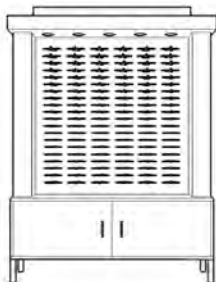

OD3RFC  
 3 Row  
 Frame Cabinet  
 Dimensions:  
 16" d x 40 5/8" w  
 x 83 3/4" h

OD6RDFC  
 6 Row Dual  
 Frame Cabinet  
 Dimensions:  
 16" d x 75 3/4" w  
 x 83 3/4" h

OD4RFC  
 4 Row  
 Frame Cabinet  
 Dimensions:  
 16" d x 49 3/8" w  
 x 83 3/4" h

OD8RDFC  
 8 Row Dual  
 Frame Cabinet  
 Dimensions:  
 16" d x 91 3/4" w  
 x 83 3/4" h

OD5RFC  
 5 Row  
 Frame Cabinet  
 Dimensions:  
 16" d x 57 3/4" w  
 x 83 3/4" h

OD10RDFC  
 10 Row Dual  
 Frame Cabinet  
 Dimensions:  
 16" d x 107 3/4" w  
 x 83 3/4" h

OD6RFC  
 6 Row  
 Frame Cabinet  
 Dimensions:  
 16" d x 64 5/8" w  
 x 83 3/4" h

OD12RDFC  
 12 Row Dual  
 Frame Cabinet  
 Dimensions:  
 16" d x 123 3/4" w  
 x 83 3/4" h

3 Row Frame Wall  
 Mount Acrylic Back  
 Dimensions:  
 9" d x 28"w x 61"h

12" Mirror  
Dimensions:  
1.5" d x 12" w x 55" h

OD36BU  
36" Base Unit  
Dimensions:  
14" d x 36" w x 26" h

OD14M55 \*  
14" Mirror  
Dimensions:  
1.5" d x 14" w x 55" h

OD42BU  
42" Base Unit  
Dimensions:  
14" d x 42" w x 26" h