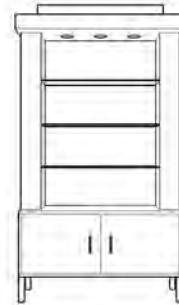

OD5RFWM55AB  
 5 Row Frame Wall  
 Mount Acrylic Back  
 Dimensions:  
 9 5/8" d x 45 1/8" w  
 x 55"h

**OD6RFWM55AB**  
6 Row Frame Wall  
Mount Acrylic Back  
Dimensions:  
9 5/8" d x 53"w x 55"h

**OD5RFCD**  
5 Row Frame  
Cabinet & Display  
Dimensions:  
35" d x 45"w x 84"h

**OD4RRDSFC**  
4 Row Dual Sided  
Frame Cabinet  
Dimensions:  
17" d x 41"w x 86"h

**OD42DC**  
42" Display Cabinet  
Dimensions:  
16" d x 42"w x 88"h

**OD6RRDSFC**  
6 Row Dual Sided  
Frame Cabinet  
Dimensions:  
17" d x 54"w x 86"h

12" Mirror  
Dimensions:  
1.5" d x 12" w x 55" h

OD36BU  
36" Base Unit  
Dimensions:  
14" d x 36" w x 26" h

OD14M55 \*  
14" Mirror  
Dimensions:  
1.5" d x 14" w x 55" h

OD42BU  
42" Base Unit  
Dimensions:  
14" d x 42" w x 26" h

OD16M55 \*  
16" Mirror  
Dimensions:  
1.5" d x 16" w x 55" h

OD48BU  
48" Base Unit  
Dimensions:  
14" d x 48" w x 26" h

OD18M55 \*  
18" Mirror  
Dimensions:  
1.5" d x 18" w x 55" h