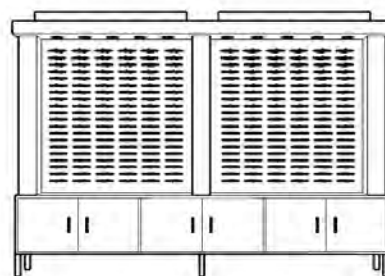

OD8RDFC  
 8 Row Dual  
 Frame Cabinet  
 Dimensions:  
 16" d x 91 3/4" w  
 x 83 3/4" h

OD5RFC  
 5 Row  
 Frame Cabinet  
 Dimensions:  
 16" d x 57 3/4" w  
 x 83 3/4" h

OD10RDFC  
 10 Row Dual  
 Frame Cabinet  
 Dimensions:  
 16" d x 107 3/4" w  
 x 83 3/4" h

OD6RFC  
 6 Row  
 Frame Cabinet  
 Dimensions:  
 16" d x 64 5/8" w  
 x 83 3/4" h

OD12RDFC  
 12 Row Dual  
 Frame Cabinet  
 Dimensions:  
 16" d x 123 3/4" w  
 x 83 3/4" h

3 Row Frame Wall  
 Mount Acrylic Back  
 Dimensions:  
 9" d x 28"w x 61"h