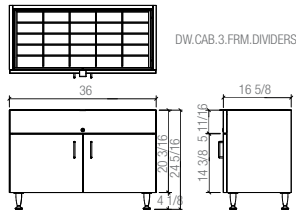

Single Small DW Cabinets for DW Panels - 36" Wide For DW-31-90 Panels			
	PRODUCT ITEM NUMBER	FINISH	PRODUCT ITEM NUMBER
	without Glasstop		with Glasstop
01	DW.CAB.3.WNT.L1	Walnut	05 DW.CAB.3.GLASS.WNT.L1
02	DW.CAB.3.WHT.L3	White	06 DW.CAB.3.GLASS.WHT.L3
03	DW.CAB.3.SIL.L4	Sliver	07 DW.CAB.3.GLASS.SIL.L4
04	DW.CAB.3.BLK.L5	Black	08 DW.CAB.3.GLASS.BLK.L5
09	DW.CAB.3.FRM.DIVIDERS	Frame Dividers for Small DW Cabinets	

Single Large DW Cabinets for DW Panels - 47.5" Wide For DW-31-105 Panels			
	PRODUCT ITEM NUMBER	FINISH	PRODUCT ITEM NUMBER
	without Glasstop		with Glasstop
10	DW.CAB.4.WNT.L1	Walnut	14 DW.CAB.4.GLASS.WNT.L1
11	DW.CAB.4.WHT.L3	White	15 DW.CAB.4.GLASS.WHT.L3
12	DW.CAB.4.SIL.L4	Sliver	16 DW.CAB.4.GLASS.SIL.L4
13	DW.CAB.4.BLK.L5	Black	17 DW.CAB.4.GLASS.BLK.L5
18	DW.CAB.4.FRM.DIVIDERS	Frame Dividers for Large DW Cabinets	

Dimensions:
36 wide x 16.33 deep x 25.125 high in inches
(914 mm wide x 415 mm deep x 638 mm High)

Dimensions:
36 wide x 16.33 deep x 25.125 high in inches
(914 mm wide x 415 mm deep x 638 mm High)

Dimensions:
47.5 wide x 16.33 deep x 25.125 high in inches
(1206 mm wide x 415 mm deep x 638 mm High)

Dimensions:
47.5 wide x 16.33 deep x 25.125 high in inches
(1206 mm wide x 415 mm deep x 638 mm High)