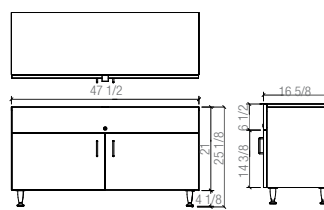

Single Small DW Cabinets for DW Panels - 36" Wide For DW-31-90 Panels			
	PRODUCT ITEM NUMBER	FINISH	PRODUCT ITEM NUMBER
	without Glasstop		with Glasstop
01	DW.CAB.3.WNT.L1	Walnut	05 DW.CAB.3.GLASS.WNT.L1
02	DW.CAB.3.WHT.L3	White	06 DW.CAB.3.GLASS.WHT.L3
03	DW.CAB.3.SIL.L4	Sliver	07 DW.CAB.3.GLASS.SIL.L4
04	DW.CAB.3.BLK.L5	Black	08 DW.CAB.3.GLASS.BLK.L5
09	DW.CAB.3.FRM.DIVIDERS	Frame Dividers for Small DW Cabinets	

Single Large DW Cabinets for DW Panels - 47.5" Wide For DW-31-105 Panels			
	PRODUCT ITEM NUMBER	FINISH	PRODUCT ITEM NUMBER
	without Glasstop		with Glasstop
10	DW.CAB.4.WNT.L1	Walnut	14 DW.CAB.4.GLASS.WNT.L1
11	DW.CAB.4.WHT.L3	White	15 DW.CAB.4.GLASS.WHT.L3
12	DW.CAB.4.SIL.L4	Sliver	16 DW.CAB.4.GLASS.SIL.L4
13	DW.CAB.4.BLK.L5	Black	17 DW.CAB.4.GLASS.BLK.L5
18	DW.CAB.4.FRM.DIVIDERS	Frame Dividers for Large DW Cabinets	

Dimensions:
36 wide x 16.33 deep x 25.125 high in inches
(914 mm wide x 415 mm deep x 638 mm High)

Dimensions:
36 wide x 16.33 deep x 25.125 high in inches
(914 mm wide x 415 mm deep x 638 mm High)

Dimensions:
47.5 wide x 16.33 deep x 25.125 high in inches
(1206 mm wide x 415 mm deep x 638 mm High)

Dimensions:
47.5 wide x 16.33 deep x 25.125 high in inches
(1206 mm wide x 415 mm deep x 638 mm High)