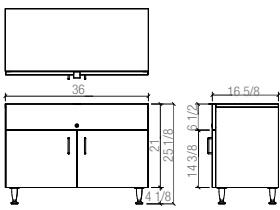

Single Small DW Cabinets for DW Panels - 36" Wide For DW-31-90 Panels			
	PRODUCT ITEM NUMBER	FINISH	PRODUCT ITEM NUMBER
	without Glasstop		with Glasstop
01	DW.CAB.3.WNT.L1	Walnut	05 DW.CAB.3.GLASS.WNT.L1
02	DW.CAB.3.WHT.L3	White	06 DW.CAB.3.GLASS.WHT.L3
03	DW.CAB.3.SIL.L4	Sliver	07 DW.CAB.3.GLASS.SIL.L4
04	DW.CAB.3.BLK.L5	Black	08 DW.CAB.3.GLASS.BLK.L5
09	DW.CAB.3.FRM.DIVIDERS	Frame Dividers for Small DW Cabinets	

Single Large DW Cabinets for DW Panels - 47.5" Wide For DW-31-105 Panels			
	PRODUCT ITEM NUMBER	FINISH	PRODUCT ITEM NUMBER
	without Glasstop		with Glasstop
10	DW.CAB.4.WNT.L1	Walnut	14 DW.CAB.4.GLASS.WNT.L1
11	DW.CAB.4.WHT.L3	White	15 DW.CAB.4.GLASS.WHT.L3
12	DW.CAB.4.SIL.L4	Sliver	16 DW.CAB.4.GLASS.SIL.L4
13	DW.CAB.4.BLK.L5	Black	17 DW.CAB.4.GLASS.BLK.L5
18	DW.CAB.4.FRM.DIVIDERS	Frame Dividers for Large DW Cabinets	

Dimensions:
36 wide x 16.33 deep x 25.125 high in inches
(914 mm wide x 415 mm deep x 638 mm High)

Dimensions:
36 wide x 16.33 deep x 25.125 high in inches
(914 mm wide x 415 mm deep x 638 mm High)

Dimensions:
47.5 wide x 16.33 deep x 25.125 high in inches
(1206 mm wide x 415 mm deep x 638 mm High)

Dimensions:
47.5 wide x 16.33 deep x 25.125 high in inches
(1206 mm wide x 415 mm deep x 638 mm High)