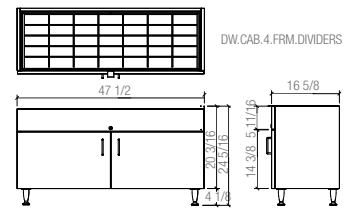

Single Large DW Cabinets for DW Panels - 47.5" Wide For DW-31-105 Panels			
	PRODUCT ITEM NUMBER	FINISH	PRODUCT ITEM NUMBER
	without Glasstop		with Glasstop
10	DW.CAB.4.WNT.L1	Walnut	14 DW.CAB.4.GLASS.WNT.L1
11	DW.CAB.4.WHT.L3	White	15 DW.CAB.4.GLASS.WHT.L3
12	DW.CAB.4.SIL.L4	Sliver	16 DW.CAB.4.GLASS.SIL.L4
13	DW.CAB.4.BLK.L5	Black	17 DW.CAB.4.GLASS.BLK.L5
18	DW.CAB.4.FRM.DIVIDERS	Frame Dividers for Large DW Cabinets	

Dimensions:
36 wide x 16.33 deep x 25.125 high in inches
(914 mm wide x 415 mm deep x 638 mm High)

Dimensions:
36 wide x 16.33 deep x 25.125 high in inches
(914 mm wide x 415 mm deep x 638 mm High)

Dimensions:
47.5 wide x 16.33 deep x 25.125 high in inches
(1206 mm wide x 415 mm deep x 638 mm High)

Dimensions:
47.5 wide x 16.33 deep x 25.125 high in inches
(1206 mm wide x 415 mm deep x 638 mm High)