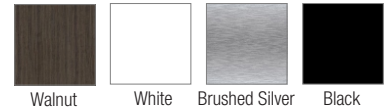

DW Cabinets

Due to high demand, we are now offering matching cabinets designed for our popular DW Wall Mount acrylic panels. Achieve a high end look with minimal investment. We can even do the 3D design and rendering for you to see the amazing new look you'll create by adding these new cabinets. The DW optical furniture and frame boards give you the most for your money. We guarantee it.