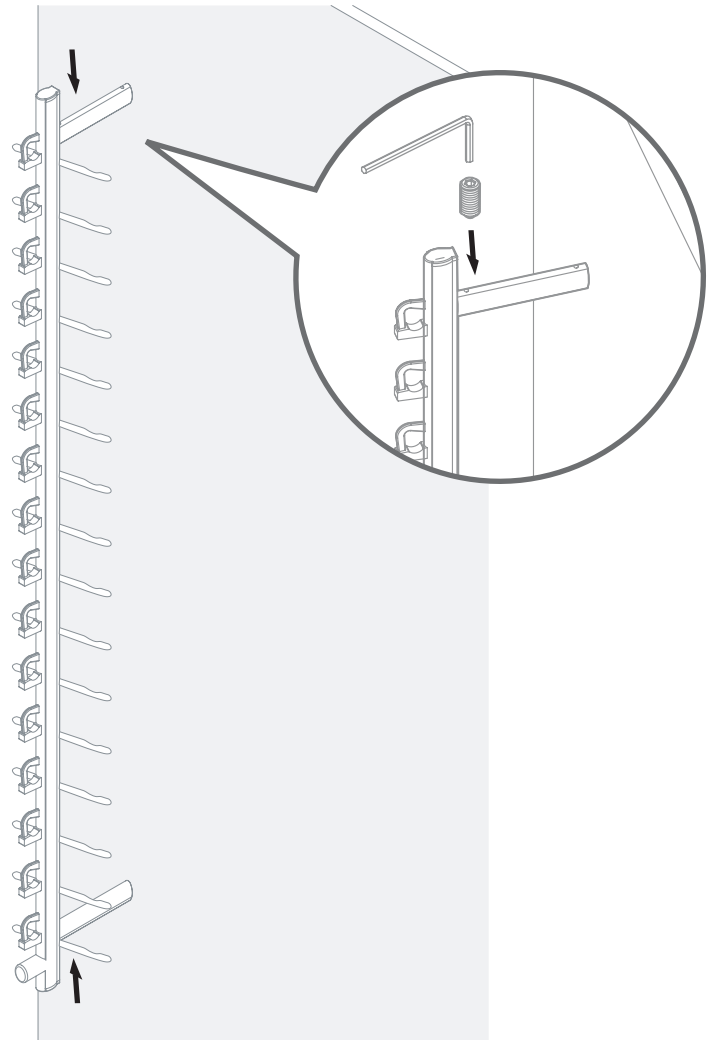

70016
 185mm

BLB80.TXT.16.SI **x80**
 BLB96.TXT.16.SI **x96**

70120
 125mm

BLB80.TXT.16.SI **x10**
 BLB96.TXT.16.SI **x12**

70082
 Ø10x20mm

BLB80.TXT.16.SI **x20**
 BLB96.TXT.16.SI **x24**

95012
 M4x25mm

BLB80.TXT.16.SI **x10**
 BLB96.TXT.16.SI **x12**

3

4

The first set of standoffs are 2" standoffs with a long set screw on one end.

5

Attach Strap Toggle Bolt to the wall.

6

Attach the 2" standoffs to the wall with the toggle bolt

7

95012 (2x)

70082 (2x)

15

16

95090 (2x)

17

- press

- close

18

Attached the side panels. These panels are optional parts

OPTIONAL SIDE PANEL