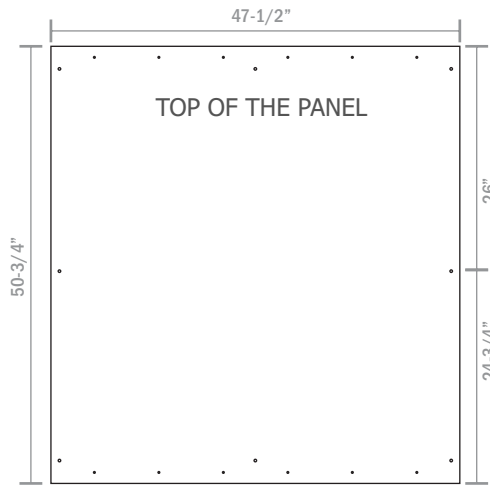

Backlit Optical Display Panels w/ Locking Rods

Assembly Instruction

Panel

BLB80.TXT.16.SI **x1**

BLB96.TXT.16.SI **x1**

Lightbox

BLB80.TXT.16.SI **x1**

BLB96.TXT.16.SI **x1**

Optional Side Panel

2" standoff

BLB80.TXT.16.SI **x6**
BLB96.TXT.16.SI **x8**

3" standoff (13.15.20.85)

BLB80.TXT.16.SI **x6**
BLB96.TXT.16.SI **x8**

Toggle Bolt

BLB80.TXT.16.SI **x6**
BLB96.TXT.16.SI **x8**