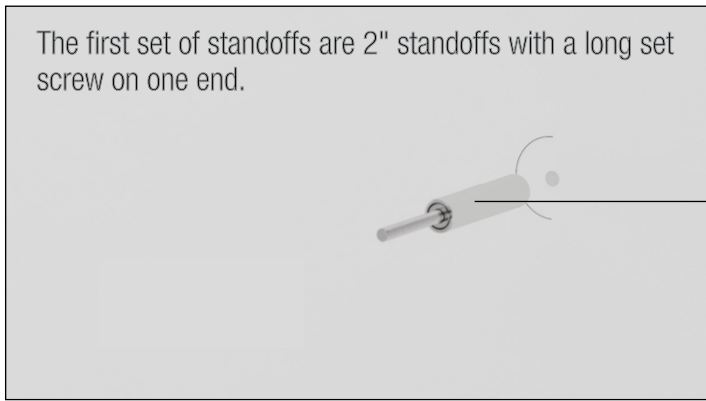

95090
 M4x8mm

BLB80.TXT.16.SI **x20**
 BLB96.TXT.16.SI **x24**

Washer #10

BLB80.TXT.16.SI **x10**
 BLB96.TXT.16.SI **x12**

Screw Combo w/nut #8-31 x 3 IN

BLB80.TXT.16.SI **x10**
 BLB96.TXT.16.SI **x12**

1

2

3

4

The first set of standoffs are 2" standoffs with a long set screw on one end.

5

Attach Strap Toggle Bolt to the wall.

6

Attach the 2" standoffs to the wall with the toggle bolt

7