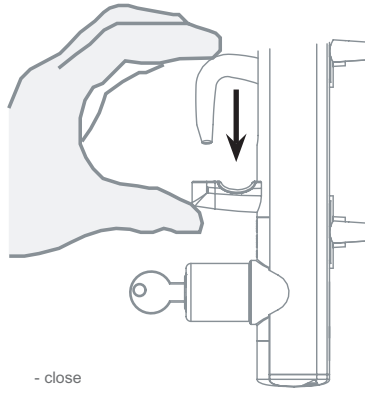

3

4

The first set of standoffs are 2" standoffs with a long set screw on one end.

5

Attach Strap Toggle Bolt to the wall.

6

Attach the 2" standoffs to the wall with the toggle bolt

7

95012 (2x)

70082 (2x)

15

16

95090 (2x)

17

- press

- close

18

Attached the side panels. These panels are optional parts

OPTIONAL SIDE PANEL