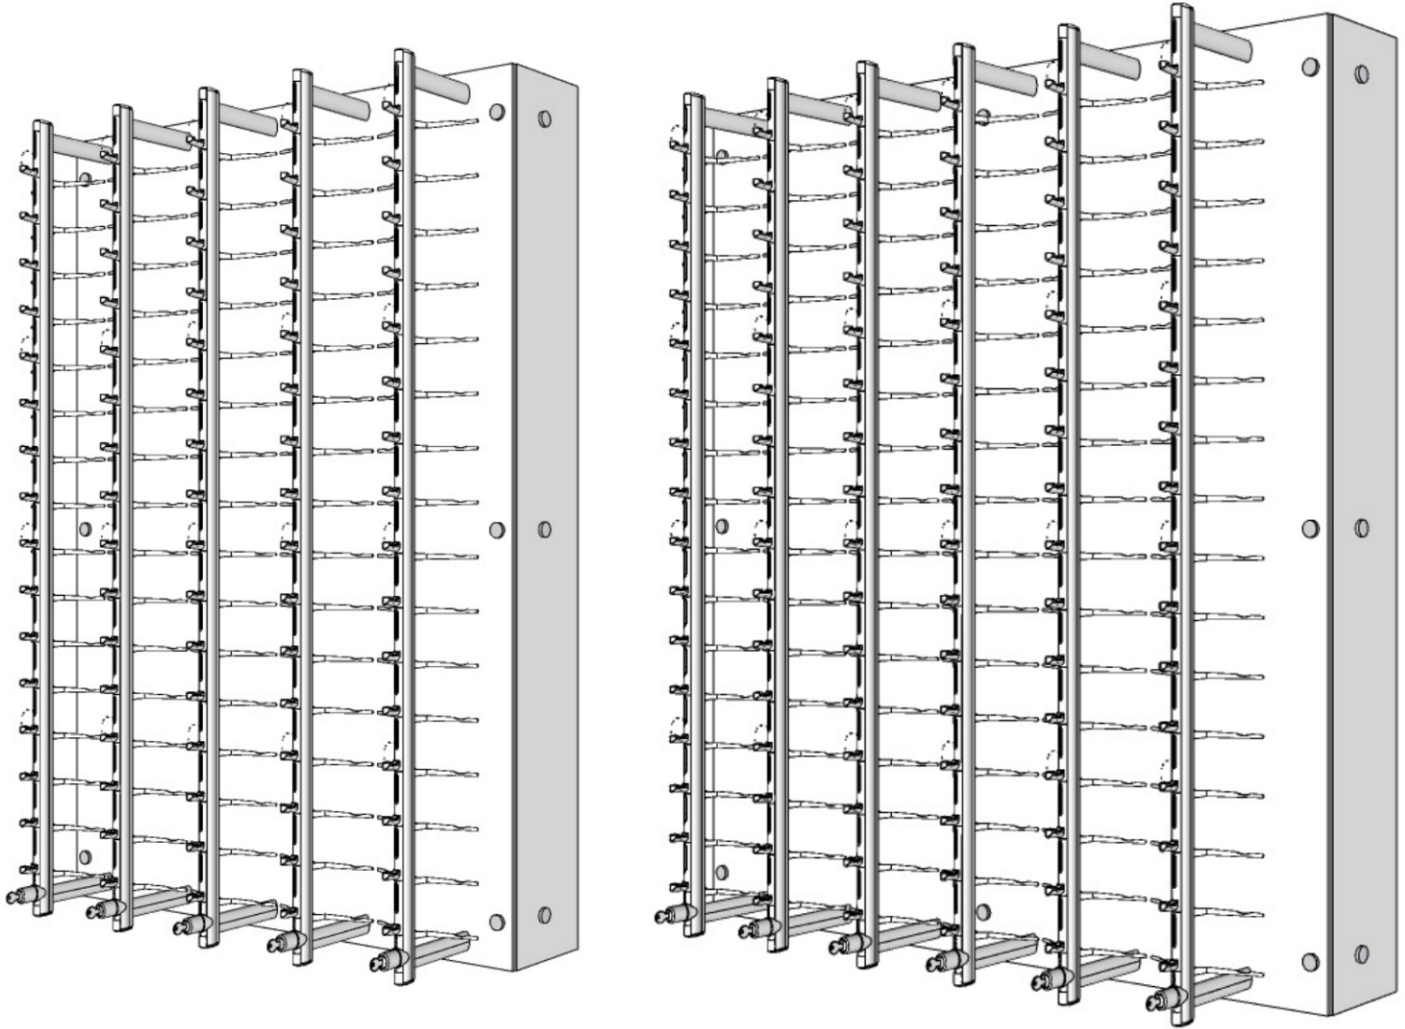

Backlit Optical Display Panels w/ Locking Rods

Assembly Instruction

Panel

BLB80.TXT.16.SI **x1**

BLB96.TXT.16.SI **x1**

Lightbox

BLB80.TXT.16.SI **x1**

BLB96.TXT.16.SI **x1**

Optional Side Panel

2" standoff

BLB80.TXT.16.SI **x6**
BLB96.TXT.16.SI **x8**

3" standoff (13.15.20.85)

BLB80.TXT.16.SI **x6**
BLB96.TXT.16.SI **x8**

Toggle Bolt

BLB80.TXT.16.SI **x6**
BLB96.TXT.16.SI **x8**

Transformer

x1

Standoff Cap
13.15.20.50-CAP

Upper Inside Threaded Barrel
13.15.20.50-BAR

Standoff Cylinder
13.15.20.50-CYL

Standoff Screw
13.15.20.50-SCR

Lower Inside Threaded Barrel
13.15.20.50-BAR

Standoff Washer
13.15.20.50-WSH