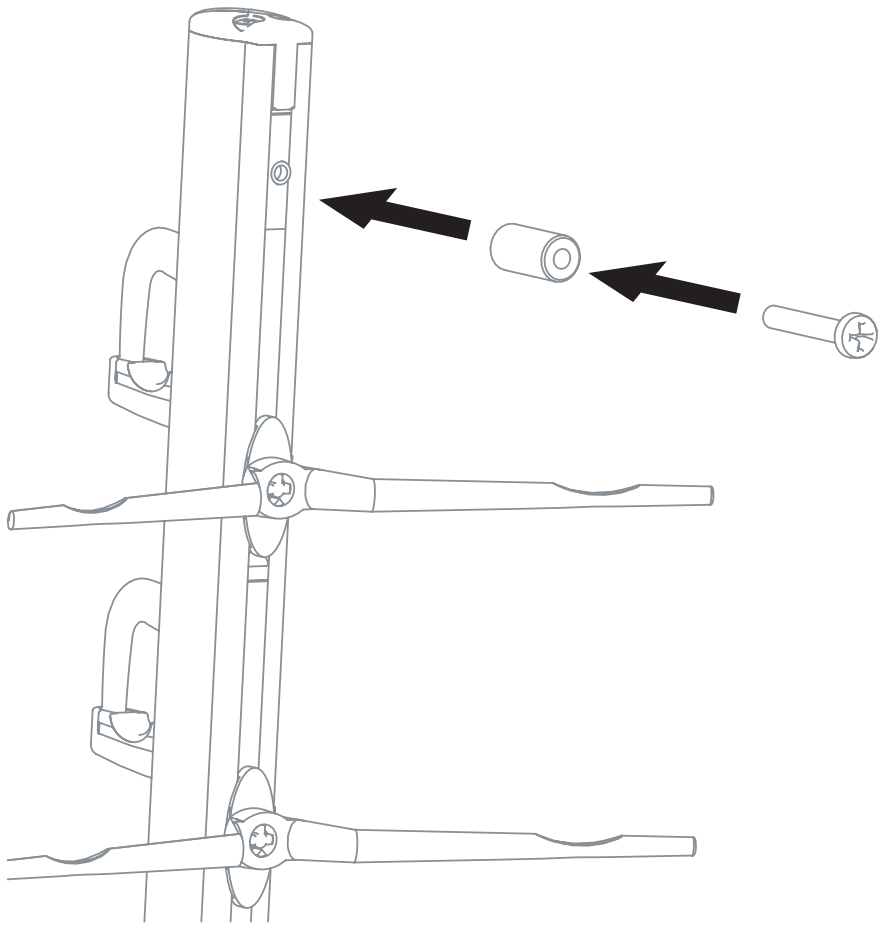

3

4

The first set of standoffs are 2" standoffs with a long set screw on one end.

5

Attach Strap Toggle Bolt to the wall.

6

Attach the 2" standoffs to the wall with the toggle bolt

7

95012 (2x)

70082 (2x)

15

16

95090 (2x)

17

- press

- close

18

Attached the side panels. These panels are optional parts

OPTIONAL SIDE PANEL