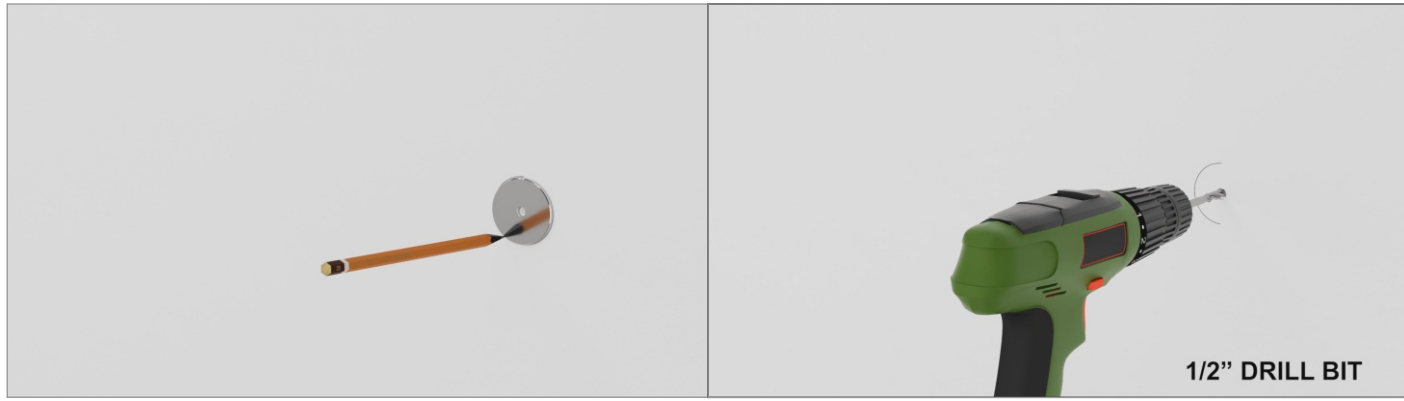

3

4

The first set of standoffs are 2" standoffs with a long set screw on one end.

5

Attach Strap Toggle Bolt to the wall.

6

Attach the 2" standoffs to the wall with the toggle bolt

7