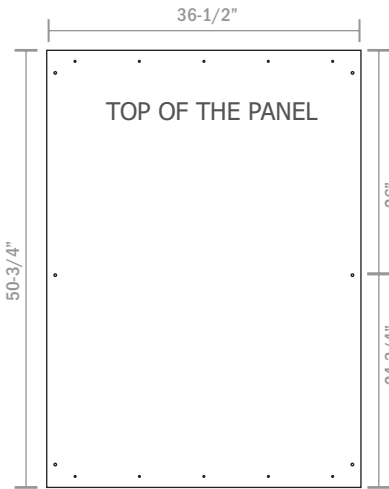

Backlit Optical Display Panels w/ Locking Rods

Assembly Instruction

Panel

BLB80.TXT.16.SI **x1**

BLB96.TXT.16.SI **x1**

Lightbox

BLB80.TXT.16.SI **x1**

BLB96.TXT.16.SI **x1**

Optional Side Panel

2" standoff

BLB80.TXT.16.SI **x6**
BLB96.TXT.16.SI **x8**

3" standoff (13.15.20.85)

BLB80.TXT.16.SI **x6**
BLB96.TXT.16.SI **x8**

Toggle Bolt

BLB80.TXT.16.SI **x6**
BLB96.TXT.16.SI **x8**