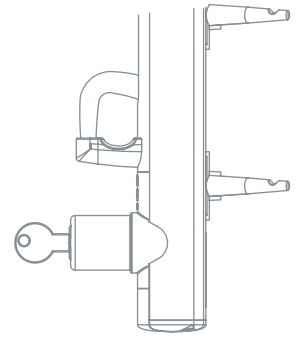

70016
 185mm

BLB80.TXT.16.SI **x80**
 BLB96.TXT.16.SI **x96**

70120
 125mm

BLB80.TXT.16.SI **x10**
 BLB96.TXT.16.SI **x12**

70082
 Ø10x20mm

BLB80.TXT.16.SI **x20**
 BLB96.TXT.16.SI **x24**

95012
 M4x25mm

BLB80.TXT.16.SI **x10**
 BLB96.TXT.16.SI **x12**

3

4

The first set of standoffs are 2" standoffs with a long set screw on one end.

5

Attach Strap Toggle Bolt to the wall.

6

Attach the 2" standoffs to the wall with the toggle bolt

7

95012 (2x)

70082 (2x)

15

16

95090 (2x)

17

- press

- close

18

Attached the side panels. These panels are optional parts

OPTIONAL SIDE PANEL