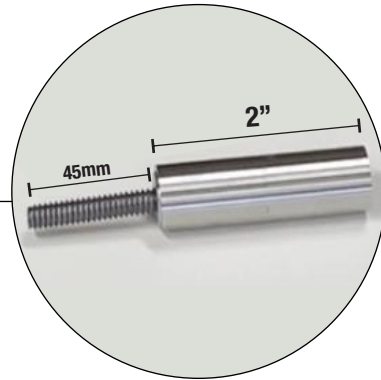

4

The first set of standoffs are 2" standoffs with a long set screw on one end.