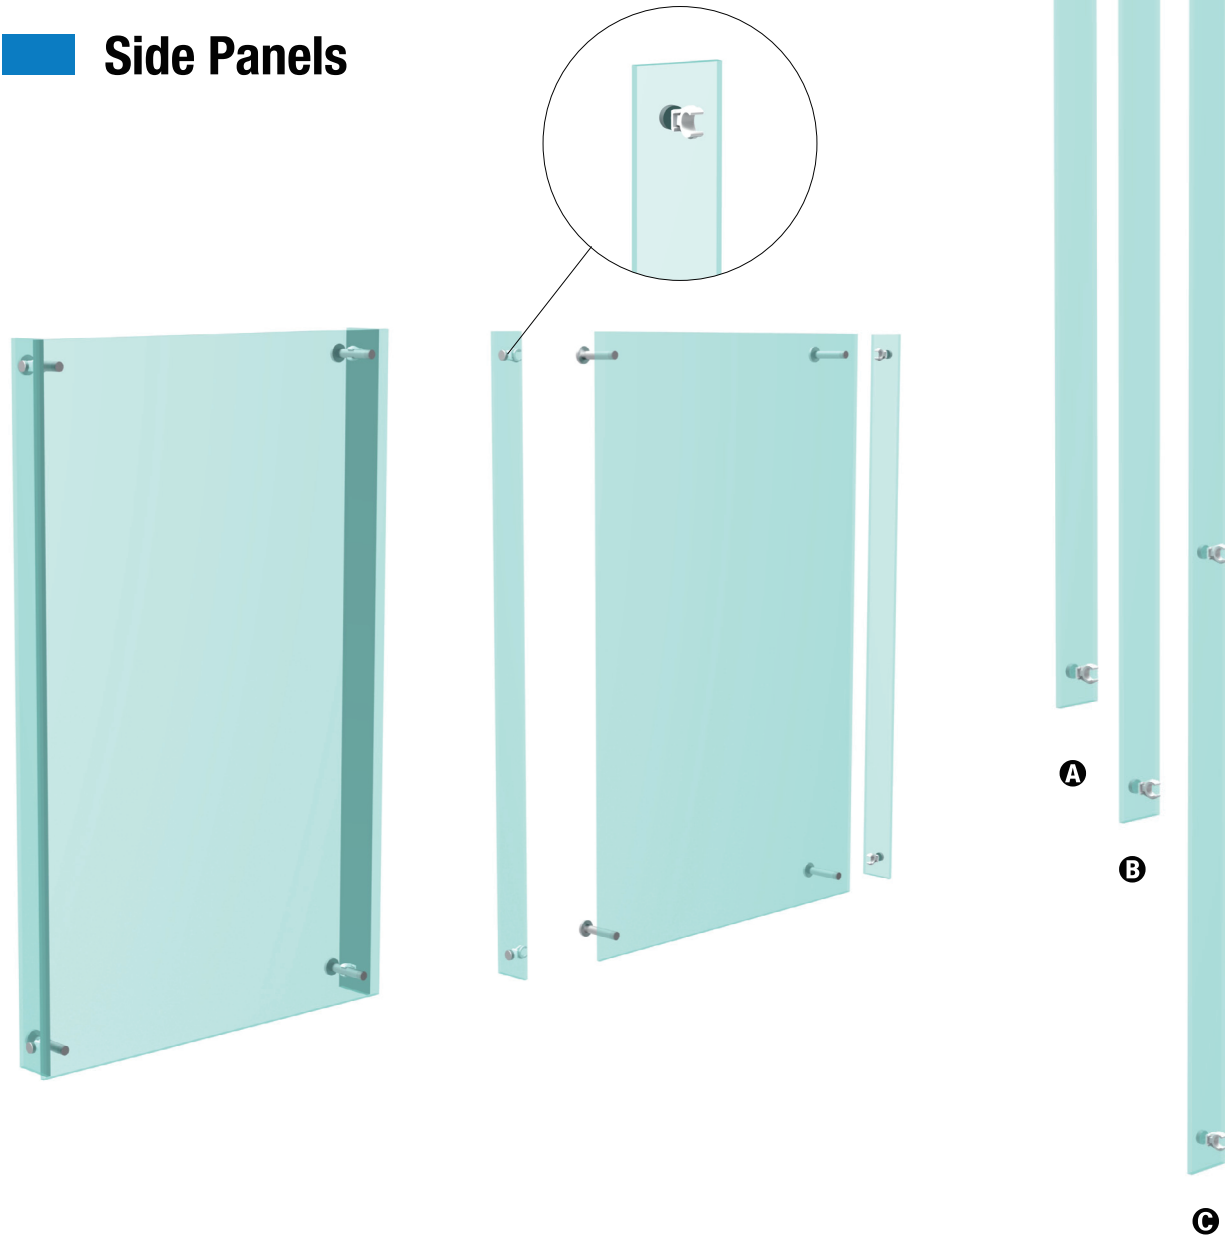

Side Panels

SIDE PANELS

Acrylic side panels put a nice finishing touch on the side of the panels, preventing the back side of the panels to be exposed from the sides. The side panels are available in all acrylic panel finishes. Installation is a snap. Standoff hardware attaches directly to the original panel's standoff body. Two side panels are required per panel.

A AP.12.SIDE.PANELS
For 47.25" long panels

B AP.14.SIDE.PANELS
For 55" long panels

C AP.20.SIDE.PANELS
For 78.75" long panels