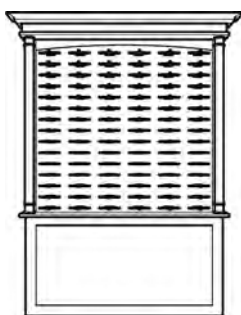

56" Display/Tray
Case Combo.
Dimensions:
20"d x 56"w x 83"h

EP32DC *
32" Display Case
Dimensions:
20"d x 32"w x 83"h

EP80DC/TC
80" Display/ Tray
Case Combo.
Dimensions:
20"d x 80"w x 83"h

EP40DC *
40" Display Case
Dimensions:
20"d x 40"w x 83"h

EPODC
Open Display Case
Dimensions:
22"d x 61"w x 86"h

EP48DC *
48" Display Case
Dimensions:
20"d x 48"w x 83"h

EP4RFWM
4 Row Frame
Wall Mount
Dimensions:
8"d x 42"w x 83"h

EP30SWM
30" Slat Wall Mount
Dimensions:
8"d x 32"w x 83"h

EP5RFWM
5 Row Frame
Wall Mount
Dimensions:
8"d x 50"w x 83"h

EP36SWM
36" Slat Wall Mount
Dimensions:
8"d x 38"w x 83"h

EP6RFWM
6 Row Frame
Wall Mount
Dimensions:
8"d x 58"w x 83"h

EP42SWM
42" Slat Wall Mount
Dimensions:
8"d x 44"w x 83"h