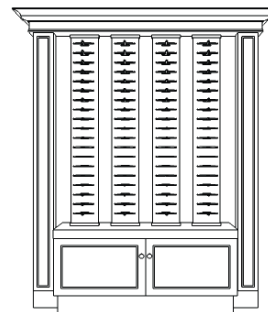

EP5RFCWD
5 Row Frame Cabinet
w/ Drawers
Dimensions:
20"d x 50"w x 83"h

EP5RFCDD
5 Row Frame Cabinet
w/ Doors & Drawer
Dimensions:
20"d x 50"w x 83"h

EP2RFCDR
2 Row Frame Cabinet
w/ Doors
Dimensions:
20" d x 26" w x 83" h

EP4RRDSFC
4 Row Dual Sided
Frame Cabinet
Dimensions:
18" d x 42" w x 86" h

EP3RFCDR
3 Row Frame Cabinet
w/ Doors
Dimensions:
20" d x 34" w x 83" h

EP6RRDSFC
6 Row Dual Sided
Frame Cabinet
Dimensions:
18" d x 54" w x 86" h

4 Row Frame Cabinet
w/ Doors
Dimensions:
20" d x 42" w x 83" h

EP8RRDSFC
8 Row Dual Sided
Frame Cabinet
Dimensions:
18" d x 66" w x 86" h

EP5RFCDR
5 Row Frame Cabinet
w/ Doors
Dimensions:
20" d x 50" w x 83" h

EP4RFCSD
4 Row Frame Cabinet
w/ Side Displays
Dimensions:
22" d x 61" w x 86" h

EP26DC/TC
26" Display/ Tray
Case Combo.
Dimensions:
18"d x 26"w x 83"h

EP26DC *
26" Display Case
Dimensions:
20"d x 26"w x 83"h