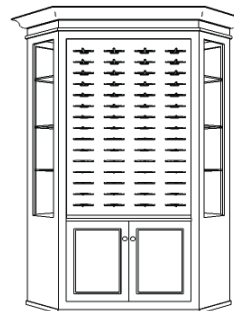

EP5RFCWD
5 Row Frame Cabinet
w/ Drawers
Dimensions:
20"d x 50"w x 83"h

EP5RFCDD
5 Row Frame Cabinet
w/ Doors & Drawer
Dimensions:
20"d x 50"w x 83"h

EP2RFCDR
2 Row Frame Cabinet
w/ Doors
Dimensions:
20" d x 26" w x 83" h

EP4RRDSFC
4 Row Dual Sided
Frame Cabinet
Dimensions:
18" d x 42" w x 86" h

EP3RFCDR
3 Row Frame Cabinet
w/ Doors
Dimensions:
20" d x 34" w x 83" h

EP6RRDSFC
6 Row Dual Sided
Frame Cabinet
Dimensions:
18" d x 54" w x 86" h

4 Row Frame Cabinet
w/ Doors
Dimensions:
20" d x 42" w x 83" h

EP8RRDSFC
8 Row Dual Sided
Frame Cabinet
Dimensions:
18" d x 66" w x 86" h

EP5RFCDR
5 Row Frame Cabinet
w/ Doors
Dimensions:
20" d x 50" w x 83" h

EP4RFCSD
4 Row Frame Cabinet
w/ Side Displays
Dimensions:
22" d x 61" w x 86" h

EP26DC/TC
26" Display/ Tray
Case Combo.
Dimensions:
18"d x 26"w x 83"h

EP26DC *
26" Display Case
Dimensions:
20"d x 26"w x 83"h