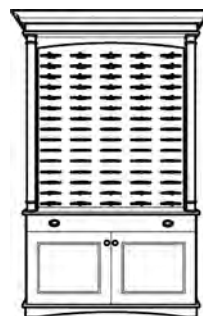

EP2RFCWD
2 Row Frame Cabinet
w/ Drawers
Dimensions:
20"d x 26"w x 83"h

2 Row Frame Cabinet
w/ Doors & Drawer
Dimensions:
20"d x 26"w x 83"h

EP3RFCWD
3 Row Frame Cabinet
w/ Drawers
Dimensions:
20"d x 34"w x 83"h

EP3RFCDD
3 Row Frame Cabinet
w/ Doors & Drawer
Dimensions:
20"d x 34"w x 83"h

EP4RFCWD
4 Row Frame Cabinet
w/ Drawers
Dimensions:
20"d x 42"w x 83"h

EP4RFCDD
4 Row Frame Cabinet
w/ Doors & Drawer
Dimensions:
20"d x 42"w x 83"h

EP5RFCWD
5 Row Frame Cabinet
w/ Drawers
Dimensions:
20"d x 50"w x 83"h

EP5RFCDD
5 Row Frame Cabinet
w/ Doors & Drawer
Dimensions:
20"d x 50"w x 83"h

EP2RFCDR
2 Row Frame Cabinet
w/ Doors
Dimensions:
20" d x 26" w x 83" h

EP4RRDSFC
4 Row Dual Sided
Frame Cabinet
Dimensions:
18" d x 42" w x 86" h

EP3RFCDR
3 Row Frame Cabinet
w/ Doors
Dimensions:
20" d x 34" w x 83" h

EP6RRDSFC
6 Row Dual Sided
Frame Cabinet
Dimensions:
18" d x 54" w x 86" h