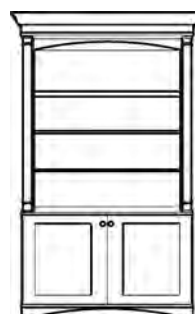

4 Row Frame Cabinet
w/ Doors
Dimensions:
20" d x 42" w x 83" h

EP8RRDSFC
8 Row Dual Sided
Frame Cabinet
Dimensions:
18" d x 66" w x 86" h

EP5RFCDR
5 Row Frame Cabinet
w/ Doors
Dimensions:
20" d x 50" w x 83" h

EP4RFCSD
4 Row Frame Cabinet
w/ Side Displays
Dimensions:
22" d x 61" w x 86" h

EP26DC/TC
26" Display/ Tray
Case Combo.
Dimensions:
18"d x 26"w x 83"h

EP26DC *
26" Display Case
Dimensions:
20"d x 26"w x 83"h

56" Display/Tray
Case Combo.
Dimensions:
20"d x 56"w x 83"h

EP32DC *
32" Display Case
Dimensions:
20"d x 32"w x 83"h

EP80DC/TC
80" Display/ Tray
Case Combo.
Dimensions:
20"d x 80"w x 83"h

EP40DC *
40" Display Case
Dimensions:
20"d x 40"w x 83"h

EPODC
Open Display Case
Dimensions:
22"d x 61"w x 86"h

EP48DC *
48" Display Case
Dimensions:
20"d x 48"w x 83"h

EP4RFWM
4 Row Frame
Wall Mount
Dimensions:
8"d x 42"w x 83"h

EP30SWM
30" Slat Wall Mount
Dimensions:
8"d x 32"w x 83"h