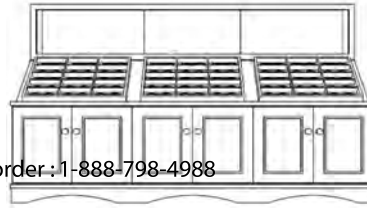

EPTDT
Tray Display Table
Dimensions:
30"d x 30"w x 30"h Call to order : 1-888-798-4988

EP18M
18" Epic Mirror
Dimensions:
13"d x 18"w x 80"h

EP20M
20" Epic Mirror
Dimensions:
13"d x 20"w x 80"h

EP22M
22" Epic Mirror
Dimensions:
13"d x 22"w x 80"h

EP24M
24" Epic Mirror
Dimensions:
13"d x 24"w x 80"h

EPTD45
Tray Display Cabinet
(45 Frames)
Dimensions:
26"d x 72"w x 42"h