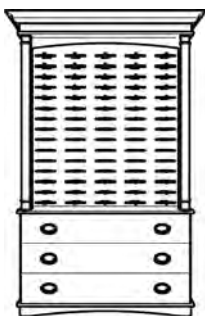

EP2RFCWD
2 Row Frame Cabinet
w/ Drawers
Dimensions:
20"d x 26"w x 83"h

2 Row Frame Cabinet
w/ Doors & Drawer
Dimensions:
20"d x 26"w x 83"h

EP3RFCWD
3 Row Frame Cabinet
w/ Drawers
Dimensions:
20"d x 34"w x 83"h

EP3RFCDD
3 Row Frame Cabinet
w/ Doors & Drawer
Dimensions:
20"d x 34"w x 83"h

EP4RFCWD
4 Row Frame Cabinet
w/ Drawers
Dimensions:
20"d x 42"w x 83"h

EP4RFCDD
4 Row Frame Cabinet
w/ Doors & Drawer
Dimensions:
20"d x 42"w x 83"h

EP5RFCWD
5 Row Frame Cabinet
w/ Drawers
Dimensions:
20"d x 50"w x 83"h

EP5RFCDD
5 Row Frame Cabinet
w/ Doors & Drawer
Dimensions:
20"d x 50"w x 83"h

EP2RFCDR
2 Row Frame Cabinet
w/ Doors
Dimensions:
20" d x 26" w x 83" h

EP20M
20" Epic Mirror
Dimensions:
13"d x 20"w x 80"h

EP18MD
18" Mirror Display
Dimensions:
12"d x 18"w x 80"h

EP22M
22" Epic Mirror
Dimensions:
13"d x 22"w x 80"h

EPMDWDD
Mirror Display w/
Display Drawer
Dimensions:
18"d x 20"w x 80"h