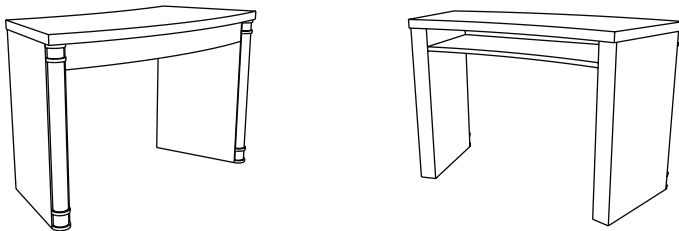

Epic Curved Dispensing Table *   Model   Size   Dimensions

Model	Size	Dimensions
EP48CDT	48"	20"d x 48"w x 30"h
EP42CDT	42"	20"d x 42"w x 30"h
EP36CDT	36"	20"d x 36"w x 30"h