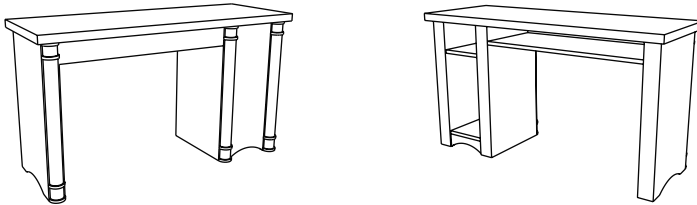

EP4RFWMM
4 Row Frame
Wall Mount
w/Mirror
Dimensions:
8"d x 58"w x 83"h

48" Slat Wall Mount
Dimensions:
8"d x 50"w x 83"h

Epic Dispensing Table *

| Model | Size | Dimensions |
|--------|------|--------------------|
| EP48DT | 48" | 20"d x 48"w x 30"h |
| EP42DT | 42" | 20"d x 42"w x 30"h |
| EP36DT | 36" | 20"d x 36"w x 30"h |

Epic Dispensing Table *
with Side Compartments

| Model | Size | Dimensions |
|----------|------|--------------------|
| EP54DTSC | 54" | 20"d x 54"w x 30"h |
| EP48DTSC | 48" | 20"d x 48"w x 30"h |
| EP42DTSC | 42" | 20"d x 42"w x 30"h |