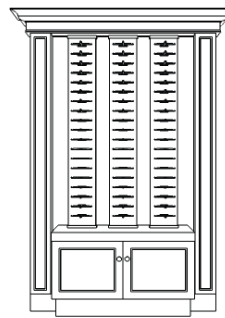

EP5RFCWD
5 Row Frame Cabinet
w/ Drawers
Dimensions:
20"d x 50"w x 83"h

EP5RFCDD
5 Row Frame Cabinet
w/ Doors & Drawer
Dimensions:
20"d x 50"w x 83"h

EP2RFCDR
2 Row Frame Cabinet
w/ Doors
Dimensions:
20" d x 26" w x 83" h

EP4RRDSFC
4 Row Dual Sided
Frame Cabinet
Dimensions:
18" d x 42" w x 86" h

EP3RFCDR
3 Row Frame Cabinet
w/ Doors
Dimensions:
20" d x 34" w x 83" h

EP6RRDSFC
6 Row Dual Sided
Frame Cabinet
Dimensions:
18" d x 54" w x 86" h