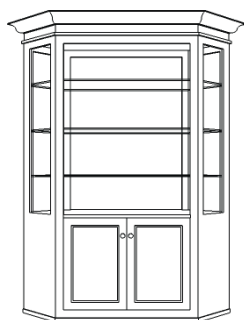

4 Row Frame Cabinet
w/ Doors
Dimensions:
20" d x 42" w x 83" h

EP8RRDSFC
8 Row Dual Sided
Frame Cabinet
Dimensions:
18" d x 66" w x 86" h

EP5RFCDR
5 Row Frame Cabinet
w/ Doors
Dimensions:
20" d x 50" w x 83" h

EP4RFCSD
4 Row Frame Cabinet
w/ Side Displays
Dimensions:
22" d x 61" w x 86" h

EP26DC/TC
26" Display/ Tray
Case Combo.
Dimensions:
18"d x 26"w x 83"h

EP26DC *
26" Display Case
Dimensions:
20"d x 26"w x 83"h

56" Display/Tray
Case Combo.
Dimensions:
20"d x 56"w x 83"h

EP32DC *
32" Display Case
Dimensions:
20"d x 32"w x 83"h

EP80DC/TC
80" Display/ Tray
Case Combo.
Dimensions:
20"d x 80"w x 83"h

EP40DC *
40" Display Case
Dimensions:
20"d x 40"w x 83"h

EPODC
Open Display Case
Dimensions:
22"d x 61"w x 86"h

EP48DC *
48" Display Case
Dimensions:
20"d x 48"w x 83"h

EP4RFWM
4 Row Frame
Wall Mount
Dimensions:
8"d x 42"w x 83"h

EP30SWM
30" Slat Wall Mount
Dimensions:
8"d x 32"w x 83"h