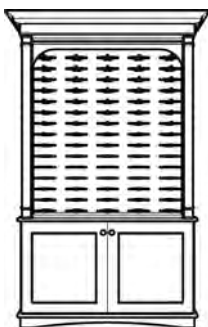

EP5RFCWD
5 Row Frame Cabinet
w/ Drawers
Dimensions:
20"d x 50"w x 83"h

EP5RFCDD
5 Row Frame Cabinet
w/ Doors & Drawer
Dimensions:
20"d x 50"w x 83"h

EP2RFCDR
2 Row Frame Cabinet
w/ Doors
Dimensions:
20" d x 26" w x 83" h

EP4RRDSFC
4 Row Dual Sided
Frame Cabinet
Dimensions:
18" d x 42" w x 86" h

EP3RFCDR
3 Row Frame Cabinet
w/ Doors
Dimensions:
20" d x 34" w x 83" h

EP6RRDSFC
6 Row Dual Sided
Frame Cabinet
Dimensions:
18" d x 54" w x 86" h

4 Row Frame Cabinet
w/ Doors
Dimensions:
20" d x 42" w x 83" h

EP8RRDSFC
8 Row Dual Sided
Frame Cabinet
Dimensions:
18" d x 66" w x 86" h

EP5RFCDR
5 Row Frame Cabinet
w/ Doors
Dimensions:
20" d x 50" w x 83" h

EP4RFCSD
4 Row Frame Cabinet
w/ Side Displays
Dimensions:
22" d x 61" w x 86" h

EP26DC/TC
26" Display/ Tray
Case Combo.
Dimensions:
18"d x 26"w x 83"h

EP26DC *
26" Display Case
Dimensions:
20"d x 26"w x 83"h