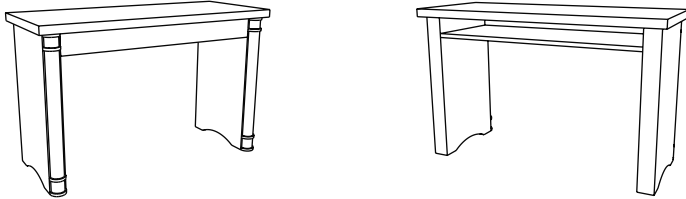

EP5RFWM
5 Row Frame
Wall Mount
Dimensions:
8"d x 50"w x 83"h

EP36SWM
36" Slat Wall Mount
Dimensions:
8"d x 38"w x 83"h

EP6RFWM
6 Row Frame
Wall Mount
Dimensions:
8"d x 58"w x 83"h

EP42SWM
42" Slat Wall Mount
Dimensions:
8"d x 44"w x 83"h

EP4RFWMM
4 Row Frame
Wall Mount
w/Mirror
Dimensions:
8"d x 58"w x 83"h

48" Slat Wall Mount
Dimensions:
8"d x 50"w x 83"h

Epic Dispensing Table *

| Model | Size | Dimensions |
|--------|------|--------------------|
| EP48DT | 48" | 20"d x 48"w x 30"h |
| EP42DT | 42" | 20"d x 42"w x 30"h |
| EP36DT | 36" | 20"d x 36"w x 30"h |