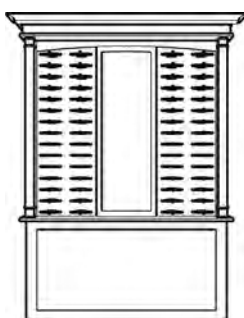

EPODC
Open Display Case
Dimensions:
22"d x 61"w x 86"h

EP48DC *
48" Display Case
Dimensions:
20"d x 48"w x 83"h

EP4RFWM
4 Row Frame
Wall Mount
Dimensions:
8"d x 42"w x 83"h

EP30SWM
30" Slat Wall Mount
Dimensions:
8"d x 32"w x 83"h

EP5RFWM
5 Row Frame
Wall Mount
Dimensions:
8"d x 50"w x 83"h

EP36SWM
36" Slat Wall Mount
Dimensions:
8"d x 38"w x 83"h

EP6RFWM
6 Row Frame
Wall Mount
Dimensions:
8"d x 58"w x 83"h

EP42SWM
42" Slat Wall Mount
Dimensions:
8"d x 44"w x 83"h

EP4RFWMM
4 Row Frame
Wall Mount
w/Mirror
Dimensions:
8"d x 58"w x 83"h

48" Slat Wall Mount
Dimensions:
8"d x 50"w x 83"h

Epic Dispensing Table *

| Model | Size | Dimensions |
|--------|------|--------------------|
| EP48DT | 48" | 20"d x 48"w x 30"h |
| EP42DT | 42" | 20"d x 42"w x 30"h |
| EP36DT | 36" | 20"d x 36"w x 30"h |

Epic Dispensing Table *
with Side Compartments

| Model | Size | Dimensions |
|----------|------|--------------------|
| EP54DTSC | 54" | 20"d x 54"w x 30"h |
| EP48DTSC | 48" | 20"d x 48"w x 30"h |
| EP42DTSC | 42" | 20"d x 42"w x 30"h |